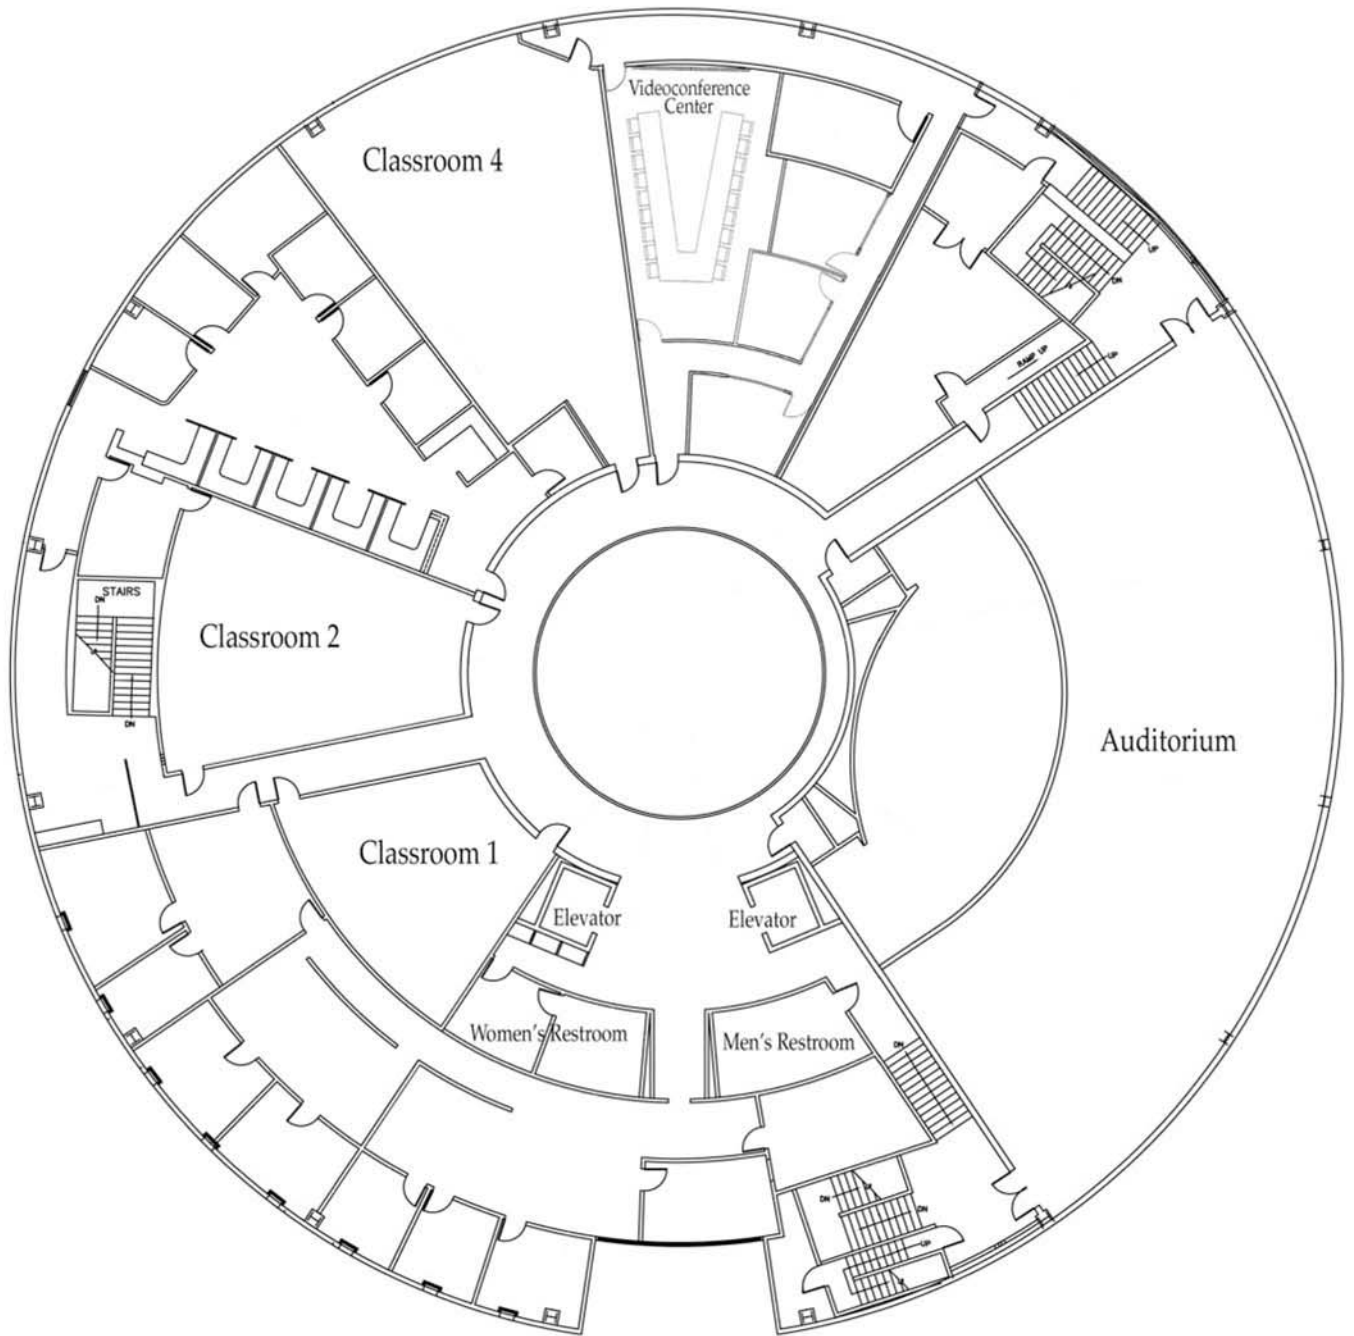

Room Seating Capacity

Auditorium	485 people
Annenberg Classroom	125 people
Dining Room	250 people

Room Seating Capacity

Classroom 1	50 people
Classroom 2	60 people
Classroom 4	95 people
Videoconference	20 people